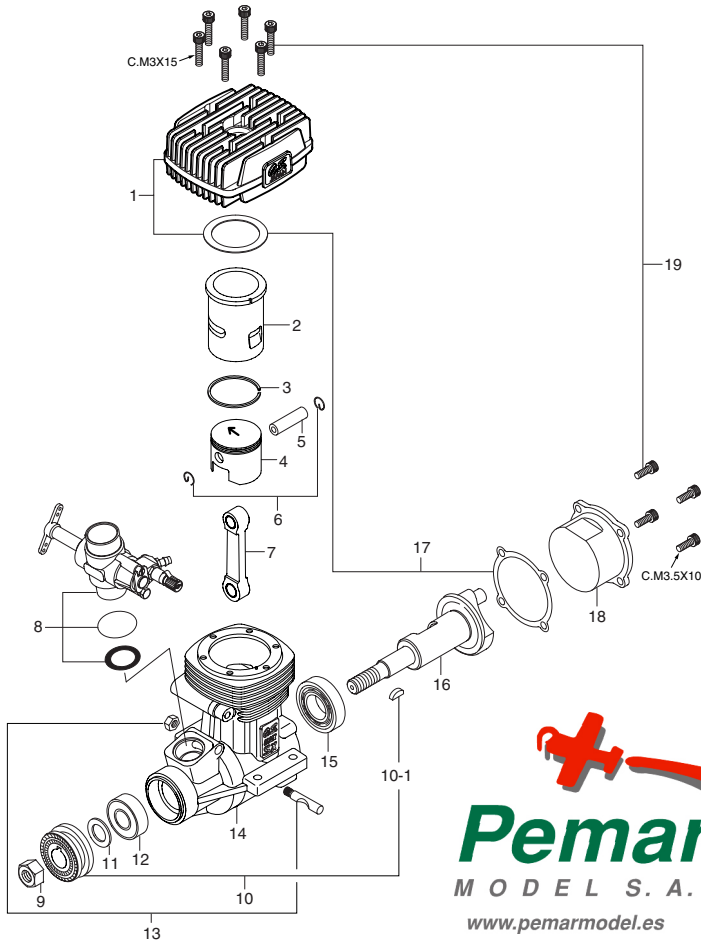

MAX-91SX-HRING

(DISCONTINUED) (19040)

TYPE 60L

(29083000)

*Type of screw

C...Cap Screw M...Oval Fillister-Head Screw

F...Flat Head Screw N...Round Head Screw S...Set Screw

No.	Code No.	Description
1	29054100	Heatsink Head
2	29053100	Cylinder Liner
3	29503400	Piston Ring
4	29503200	Piston
5	45406000	Piston Pin
6	27917000	Piston Pin Retainer
7	29505000	Connecting Rod
8	29083000	Carburetor Complete (Type 60L)
9	45010002	Propeller Nut
10	27708010	Drive Hub
10-1	27708200	Woodruff Key
11	46120000	Thrust Washer
12	26731002	Crankshaft Ball Bearing (Front)
13	29081719	Carburetor Retainer Assembly
14	29051000	Crankcase
15	27930000	Crankshaft Ball Bearing (Rear)
16	29052000	Crankshaft
17	29514000	Gasket Set
18	29057000	Cover Plate
19	29513000	Screw Set
	71608001	Glow Plug No.8

No.	Code No.	Description
1	27381410	Throttle Lever Assembly
1-1	22826131	Throttle Lever Retaining Screw
2	29083200	Carburetor Rotor
3	29083600	Mixture Control Valve Assembly
3-1	27881810	"O" Ring (L) (2pcs.)
3-2	27881800	"O" Ring (S) (2pcs.)
3-3	27881820	"O" Ring (L) (2pcs.)
4	45581820	Rotor Guide Screw
5	29083100	Carburetor Body
6	22681953	Fuel Inlet (No.1)
7	27881330	Mixture Control Screw
8	27681340	Mixture Control Valve Stopper Assembly
9	27981900	Needle Valve Assembly
9-1	27981910	Needle Assembly
9-2	24981837	"O" Ring (2pcs.)
9-3	27381940	Needle Valve Holder Assembly
9-4	26711305	Ratchet Spring
10	29015019	Carburetor Rubber Gasket
11	23818190	Carburetor Sealing Washer

O.S. GENUINE PARTS & ACCESSORIES

Code No.	Description
72001000	Machine Head (For 91SX-H)
71705000	IN-FLIGHT Control Needle Valve
72403050	Super Filter (L)
55500003	M4 Lock Washer (10sets)
71530500	Crankshaft Clamp 7091
79871070	M3.5x10 Cap Screw Set (10pcs.)
71521000	Long Socket Wrench With Plug Grip