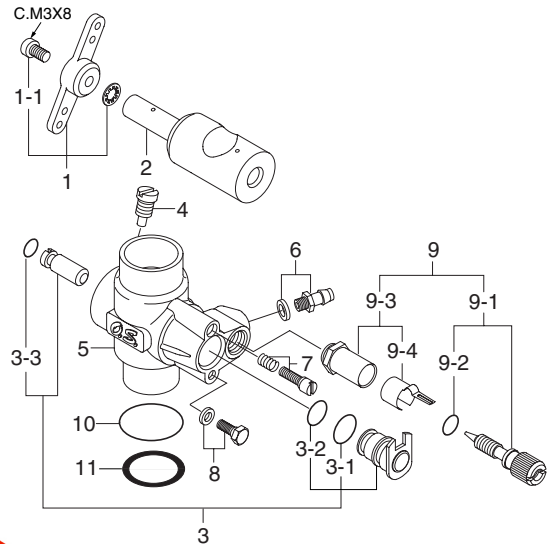

MAX-91SX-HRING

(DISCONTINUED) (19040)

TYPE 60L

(29083000)

*Type of screw

C...Cap Screw M...Oval Fillister-Head Screw

F...Flat Head Screw N...Round Head Screw S...Set Screw

No.	Code No.	Description
1	29054100	Heatsink Head
2	29053100	Cylinder Liner
3	29503400	Piston Ring
4	29503200	Piston
5	45406000	Piston Pin
6	27917000	Piston Pin Retainer
7	29505000	Connecting Rod
8	29083000	Carburetor Complete (Type 60L)
9	45010002	Propeller Nut
10	27708010	Drive Hub
10-1	27708200	Woodruff Key
11	46120000	Thrust Washer
12	26731002	Crankshaft Ball Bearing (Front)
13	29081719	Carburetor Retainer Assembly
14	29051000	Crankcase
15	27930000	Crankshaft Ball Bearing (Rear)
16	29052000	Crankshaft
17	29514000	Gasket Set
18	29057000	Cover Plate
19	29513000	Screw Set
	71608001	Glow Plug No.8

No.	Code No.	Description
1	27381410	Throttle Lever Assembly
1-1	22826131	Throttle Lever Retaining Screw
2	29083200	Carburetor Rotor
3	29083600	Mixture Control Valve Assembly
3-1	27881810	"O" Ring (L) (2pcs.)
3-2	27881800	"O" Ring (S) (2pcs.)
3-3	27881820	"O" Ring (L) (2pcs.)
4	45581820	Rotor Guide Screw
5	29083100	Carburetor Body
6	22681953	Fuel Inlet (No.1)
7	27881330	Mixture Control Screw
8	27681340	Mixture Control Valve Stopper Assembly
9	27981900	Needle Valve Assembly
9-1	27981910	Needle Assembly
9-2	24981837	"O" Ring (2pcs.)
9-3	27381940	Needle Valve Holder Assembly
9-4	26711305	Ratchet Spring
10	29015019	Carburetor Rubber Gasket
11	23818190	Carburetor Sealing Washer

O.S. GENUINE PARTS & ACCESSORIES

Code No.	Description
72001000	Machine Head (For 91SX-H)
71705000	IN-FLIGHT Control Needle Valve
72403050	Super Filter (L)
55500003	M4 Lock Washer (10sets)
71530500	Crankshaft Clamp 7091
79871070	M3.5x10 Cap Screw Set (10pcs.)
71521000	Long Socket Wrench With Plug Grip