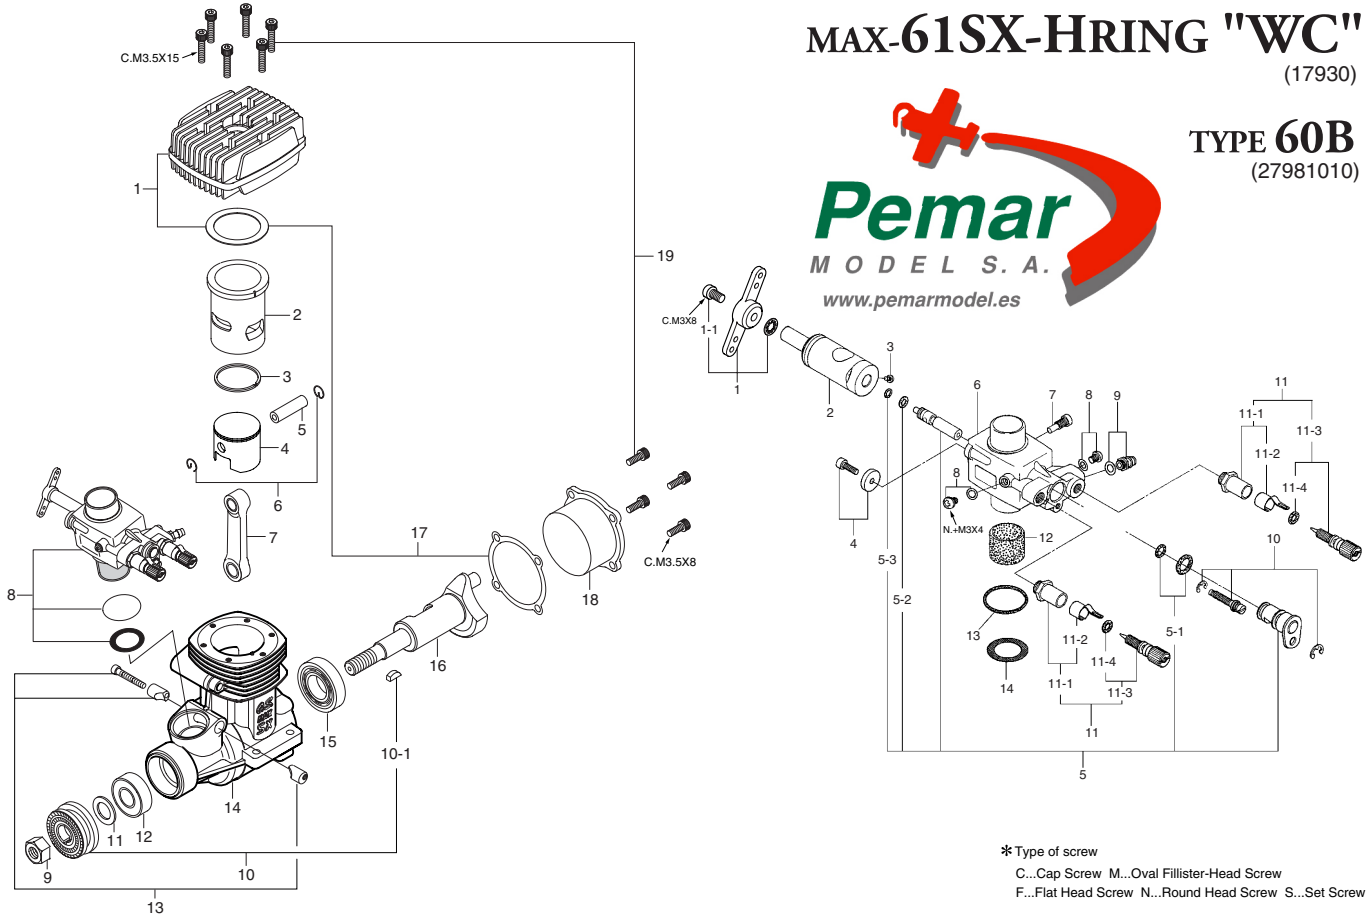

### TYPE 60B (27981010)

\* Type of screw  
 C...Cap Screw M...Oval Fillister-Head Screw  
 F...Flat Head Screw N...Round Head Screw S...Set Screw

No.	Code No.	Description
1	27904200	Heatsink Head
2	27953100	Cylinder Liner
3	26703404	Piston Ring
4	27903200	Piston
5	26606008	Piston Pin
6	27917000	Piston Pin Retainer (2pcs.)
7	27905000	Connecting Rod
8	27981010	Carburetor Complete (Type 60B)
9	45010002	Propeller Nut
10	27708010	Drive Hub
10-1	27708200	Woodruff Key
11	46120000	Thrust Washer
12	26731002	Crankshaft Ball Bearing (Front)
13	27981710	Carburetor Retainer Assembly
14	27951000	Crankcase
15	27930000	Crankshaft Ball Bearing (Rear)
16	27952000	Crankshaft
17	27914000	Gasket Set
18	27907000	Cover Plate
19	27913000	Screw Set
	71608001	Glow Plug No.8
		Needle Adjusting Screw (M2.6x5)

No.	Code No.	Description
1	27381410	Throttle Lever Assembly
1-1	22826131	Throttle Lever Retaining Screw (2pcs.)
2	27981200	Carburetor Rotor
3	27981920	Metering Nozzle Retaining Screw
4	27981220	Rotor Guide Washer
5	27981301	Mixture Control Valve Assembly
5-1	27981850	"O" Ring Set
5-2	27881820	"O" Ring (L)
5-3	22781800	"O" Ring (S)
6	27981110	Carburetor Body (w/Thermo insulator)
7	27981600	Fixed Throttle Stop Screw
8	27881120	Plug Screw
9	22681953	Fuel Inlet (No.1)
10	27981332	Mixture Control Screw
11	27981900	Needle Valve Assembly
11-1	27381940	Needle Valve Holder Assembly
11-2	26711305	Ratchet Spring
11-3	27981910	Needle Assembly
11-4	24981837	"O" Ring (2pcs.)
12	27984900	Thermo insulator
13	27915000	Carburetor Rubber Gasket
14	27915100	Carburetor Sealing Washer (1pc.)
		Needle Adjusting Screw (M2.6x5)