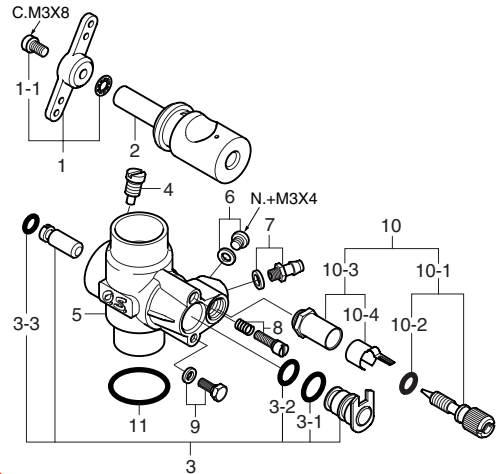

MAX-61LX-HGRING(R)

Supplied With 60H Carburettor (17954)

MAX-61LX-HGLRING

Supplied With 60H Carburettor (17951)

TYPE 60H

(27982010)

* Type of screw
 C...Cap Screw M...Oval Fillister-Head Screw
 F...Flat Head Screw N...Round Head Screw S...Set Screw

No.	Code No.	Description
1	27904200	Heatsink Head (For 61LX-HG)
1-A	27904210	Heatsink Head (For 61LX-HGL)
2	27963100	Cylinder Liner
3	26703404	Piston Ring
4	27903200	Piston
5	26606008	Piston Pin
6	27917000	Piston Pin Retainer (2pcs.)
7	27965000	Connecting Rod
8	27982010	Carburetor Complete (Type 60H)
9	29081719	Carburetor Retainer
10	23210007	Propeller Nut
11	23009006	Propeller Washer
12	27720000	Thrust Washer
13	26731002	Crankshaft Ball Bearing (Front)
14	27961000	Crankcase
15	27930000	Crankshaft Ball Bearing (Rear)
16	27962010	Crankshaft
17	27914000	Gasket Set
18	27907000	Cover Plate
19	27913000	Screw Set
	71608001	Glowplug No.8

No.	Code No.	Description
1	27381410	Throttle Lever Assembly
1-1	22826131	Throttle Lever Fixing Screw (2pcs.)
2	27982200	Carburetor Rotor
3	27982310	Mixture Control Valve Assembly (For 60H)
3-1	27881810	"O" Ring (L) (2pcs.)
3-2	27881800	"O" Ring (S) (2pcs.)
3-3	27881820	"O" Ring (L) (2pcs.)
4	27181601	Fixed Throttle Stop Screw
5	27982110	Carburetor Body (For 60H)
6	27881120	Plug Screw
7	22681953	Fuel Inlet (No.1)
8	27881330	Mixture Control Screw
9	27681340	Mixture Control Valve Stopper
10	27981900	Needle Valve Assembly
10-1	27981910	Needle Assembly
10-2	24981837	"O" Ring (2pcs.)
10-3	27381940	Needle Valve Holder Assembly
10-4	26711305	Ratchet Spring
11	29015019	Carburetor Rubber Gasket

O.S. GENUINE PARTS & ACCESSORIES

Code No.	Description
71705000	In-Flight Control Needle Valve
72403050	Super Filter (L)
55500003	M4 Lock Washer (10sets)
71530300	Crankshaft Clamp 3261
79871060	M3.5x8 Cap Screw Set (10pcs.)
79871090	M3.5x15 Cap Screw Set (10pcs.)
71521000	Long Socket Wrench With Plug Grip