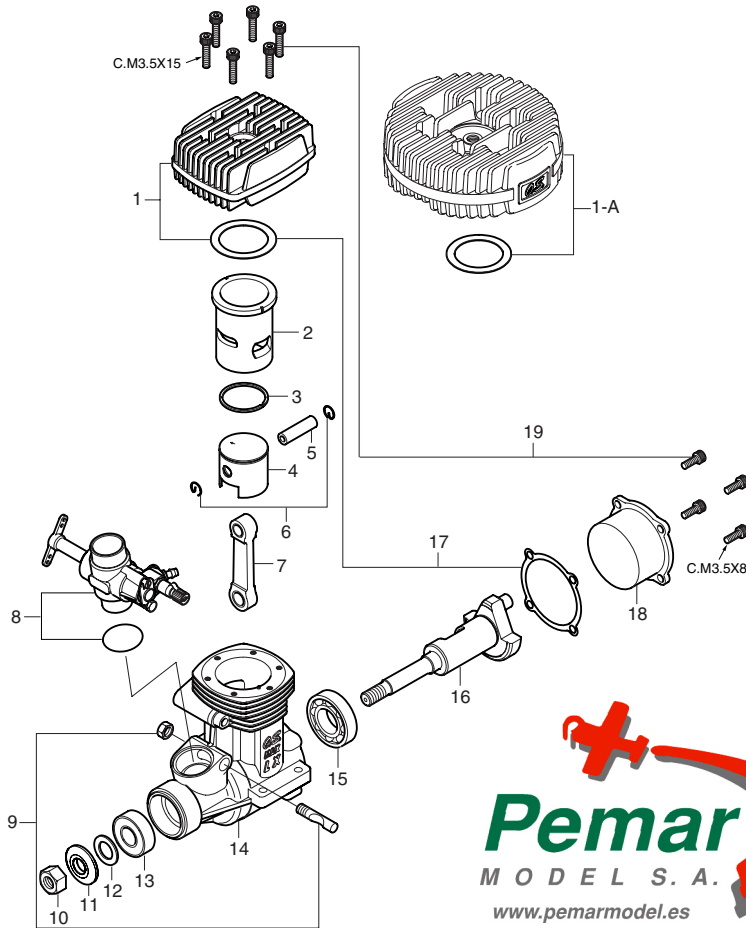

MAX-61LX-HGRING(R)

Supplied With 60H Carburettor (17954)

MAX-61LX-HGLRING

Supplied With 60H Carburettor (17951)

TYPE 60H

(27982010)

* Type of screw
 C...Cap Screw M...Oval Fillister-Head Screw
 F...Flat Head Screw N...Round Head Screw S...Set Screw

No.	Code No.	Description
1	27904200	Heatsink Head (For 61LX-HG)
1-A	27904210	Heatsink Head (For 61LX-HGL)
2	27963100	Cylinder Liner
3	26703404	Piston Ring
4	27903200	Piston
5	26606008	Piston Pin
6	27917000	Piston Pin Retainer (2pcs.)
7	27965000	Connecting Rod
8	27982010	Carburetor Complete (Type 60H)
9	29081719	Carburetor Retainer
10	23210007	Propeller Nut
11	23009006	Propeller Washer
12	27720000	Thrust Washer
13	26731002	Crankshaft Ball Bearing (Front)
14	27961000	Crankcase
15	27930000	Crankshaft Ball Bearing (Rear)
16	27962010	Crankshaft
17	27914000	Gasket Set
18	27907000	Cover Plate
19	27913000	Screw Set
	71608001	Glowplug No.8

No.	Code No.	Description
1	27381410	Throttle Lever Assembly
1-1	22826131	Throttle Lever Fixing Screw (2pcs.)
2	27982200	Carburetor Rotor
3	27982310	Mixture Control Valve Assembly (For 60H)
3-1	27881810	"O" Ring (L) (2pcs.)
3-2	27881800	"O" Ring (S) (2pcs.)
3-3	27881820	"O" Ring (L) (2pcs.)
4	27181601	Fixed Throttle Stop Screw
5	27982110	Carburetor Body (For 60H)
6	27881120	Plug Screw
7	22681953	Fuel Inlet (No.1)
8	27881330	Mixture Control Screw
9	27681340	Mixture Control Valve Stopper
10	27981900	Needle Valve Assembly
10-1	27981910	Needle Assembly
10-2	24981837	"O" Ring (2pcs.)
10-3	27381940	Needle Valve Holder Assembly
10-4	26711305	Ratchet Spring
11	29015019	Carburetor Rubber Gasket

O.S. GENUINE PARTS & ACCESSORIES

Code No.	Description
71705000	In-Flight Control Needle Valve
72403050	Super Filter (L)
55500003	M4 Lock Washer (10sets)
71530300	Crankshaft Clamp 3261
79871060	M3.5x8 Cap Screw Set (10pcs.)
79871090	M3.5x15 Cap Screw Set (10pcs.)
71521000	Long Socket Wrench With Plug Grip