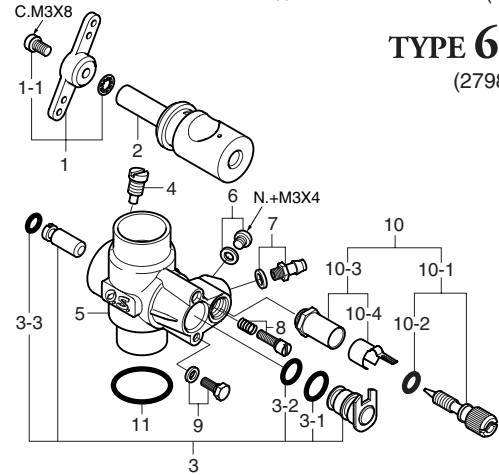

## MAX-61LX-HRING

Supplied With 60H Carburettor (17953)

**TYPE 60H**  
(27982010)

\*Type of screw  
C...Cap Screw M...Oval Fillister-Head Screw  
F...Flat Head Screw N...Round Head Screw S...Set Screw

No.	Code No.	Description
1	27904200	Heatsink Head
2	27963100	Cylinder Liner
3	26703404	Piston Ring
4	27903200	Piston
5	26606008	Piston Pin
6	27917000	Piston Pin Retainer (2pcs.)
7	27965000	Connecting Rod
8	27982000	Carburetor Complete (Type 60G)
	27982010	Carburetor Complete (Type 60H)
9	29081719	Carburetor Retainer
10	45010002	Propeller Nut
11	46120000	Thrust Washer
12	26731002	Crankshaft Ball Bearing (Front)
13	27961000	Crankcase
14	27930000	Crankshaft Ball Bearing (Rear)
15	27962000	Crankshaft
16	27914000	Gasket Set
17	27907000	Cover Plate
18	27913000	Screw Set
	71608001	Glowplug No.8
	29008219	Woodruff Key (For 61LX-H w/60G)

No.	Code No.	Description
1	27381410	Throttle Lever Assembly
1-1	22826131	Throttle Lever Fixing Screw (2pcs.)
2	27982200	Carburetor Rotor
3	27982300	Mixture Control Valve Assembly (For 60G)
	27982310	Mixture Control Valve Assembly (For 60H)
3-1	27881810	"O" Ring (L) (2pcs.)
3-2	27881800	"O" Ring (S) (2pcs.)
3-3	27881820	"O" Ring (L) (2pcs.)
4	27181601	Fixed Throttle Stop Screw
5	27982100	Carburetor Body (For 60G)
	27982110	Carburetor Body (For 60H)
6	27881120	Plug Screw
7	22681953	Fuel Inlet (No.1)
8	27881330	Mixture Control Screw
9	27681340	Mixture Control Valve Stopper
10	27981900	Needle Valve Assembly
10-1	27981910	Needle Assembly
10-2	24981837	"O" Ring (2pcs.)
10-3	27381940	Needle Valve Holder Assembly
10-4	26711305	Ratchet Spring
11	29015019	Carburetor Rubber Gasket

### O.S. GENUINE PARTS & ACCESSORIES

Code No.	Description
71705000	In-Flight Control Needle Valve
72403050	Super Filter (L)
55500003	M4 Lock Washer (10sets)
71530300	Crankshaft Clamp 3261
79871060	M3.5x8 Cap Screw Set (10pcs.)
79871090	M3.5x15 Cap Screw Set (10pcs.)
71521000	Long Socket Wrench With Plug Grip