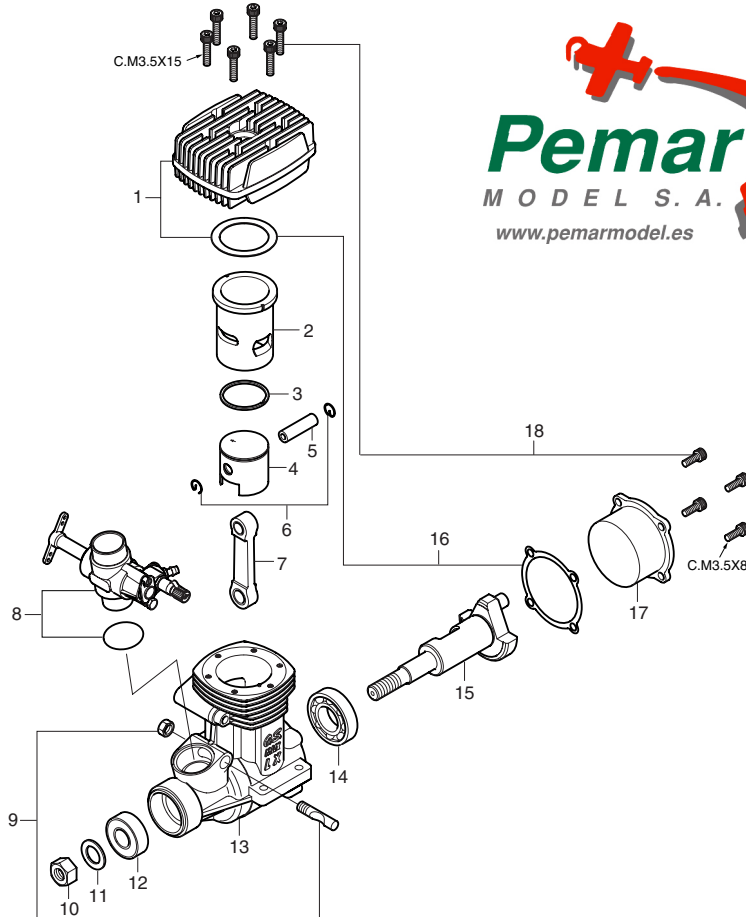

## MAX-61LX-HRING

Supplied With 60H Carburettor (17953)

**TYPE 60H**  
(27982010)

\*Type of screw  
C...Cap Screw M...Oval Fillister-Head Screw  
F...Flat Head Screw N...Round Head Screw S...Set Screw

No.	Code No.	Description
1	27904200	Heatsink Head
2	27963100	Cylinder Liner
3	26703404	Piston Ring
4	27903200	Piston
5	26606008	Piston Pin
6	27917000	Piston Pin Retainer (2pcs.)
7	27965000	Connecting Rod
8	27982000	Carburetor Complete (Type 60G)
	27982010	Carburetor Complete (Type 60H)
9	29081719	Carburetor Retainer
10	45010002	Propeller Nut
11	46120000	Thrust Washer
12	26731002	Crankshaft Ball Bearing (Front)
13	27961000	Crankcase
14	27930000	Crankshaft Ball Bearing (Rear)
15	27962000	Crankshaft
16	27914000	Gasket Set
17	27907000	Cover Plate
18	27913000	Screw Set
	71608001	Glowplug No.8
	29008219	Woodruff Key (For 61LX-H w/60G)

No.	Code No.	Description
1	27381410	Throttle Lever Assembly
1-1	22826131	Throttle Lever Fixing Screw (2pcs.)
2	27982200	Carburetor Rotor
3	27982300	Mixture Control Valve Assembly (For 60G)
	27982310	Mixture Control Valve Assembly (For 60H)
3-1	27881810	"O" Ring (L) (2pcs.)
3-2	27881800	"O" Ring (S) (2pcs.)
3-3	27881820	"O" Ring (L) (2pcs.)
4	27181601	Fixed Throttle Stop Screw
5	27982100	Carburetor Body (For 60G)
	27982110	Carburetor Body (For 60H)
6	27881120	Plug Screw
7	22681953	Fuel Inlet (No.1)
8	27881330	Mixture Control Screw
9	27681340	Mixture Control Valve Stopper
10	27981900	Needle Valve Assembly
10-1	27981910	Needle Assembly
10-2	24981837	"O" Ring (2pcs.)
10-3	27381940	Needle Valve Holder Assembly
10-4	26711305	Ratchet Spring
11	29015019	Carburetor Rubber Gasket

### O.S. GENUINE PARTS & ACCESSORIES

Code No.	Description
71705000	In-Flight Control Needle Valve
72403050	Super Filter (L)
55500003	M4 Lock Washer (10sets)
71530300	Crankshaft Clamp 3261
79871060	M3.5x8 Cap Screw Set (10pcs.)
79871090	M3.5x15 Cap Screw Set (10pcs.)
71521000	Long Socket Wrench With Plug Grip